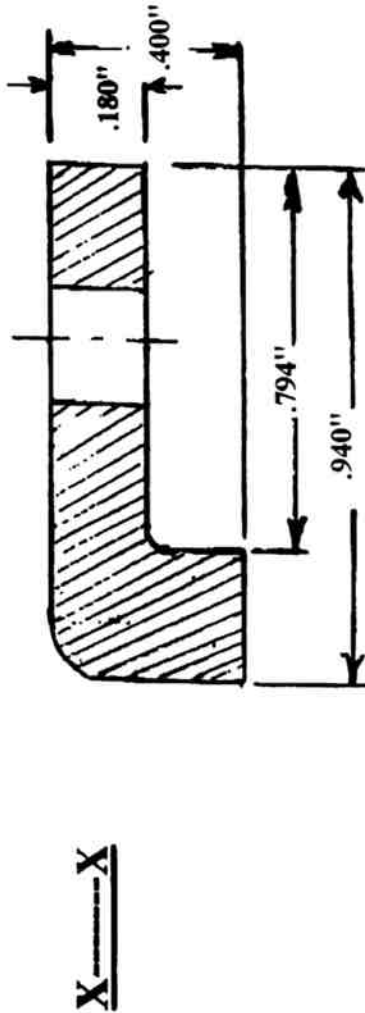

DIKE-O-SEAL, INC.

.265" - 10 HOLES

DISA-WIPER: SHORT STEP
USED IN "DISAMATIC MODEL MK-5"
PART NO.: 201610P