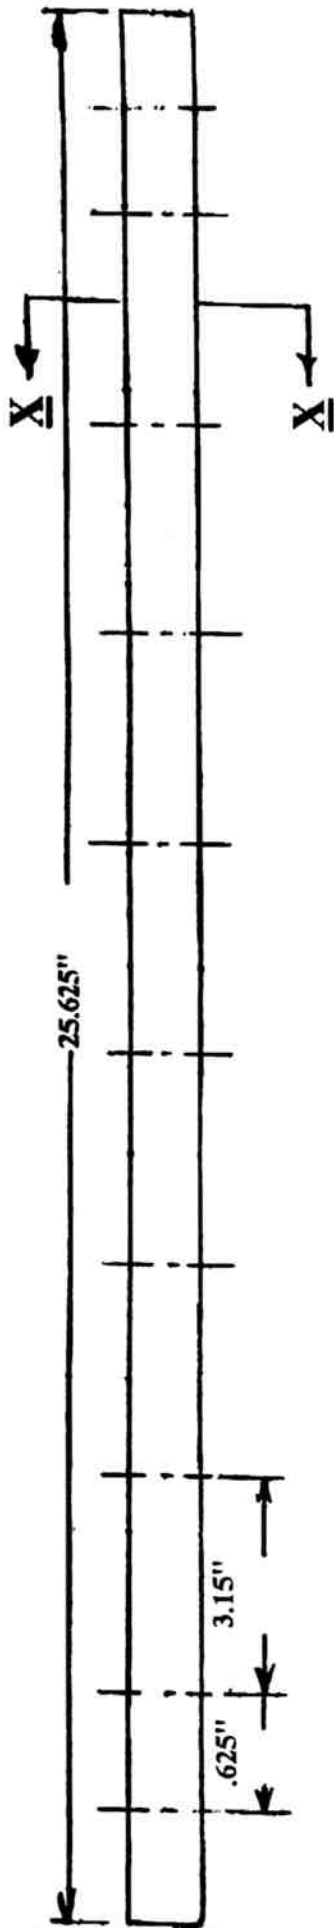

DIKE-O-SEAL, INC.

.265" - 10 HOLES

DISA-WIPER: SHORT STEP
USED IN "DISAMATIC MODEL MK-5"
PART NO.: 201610P