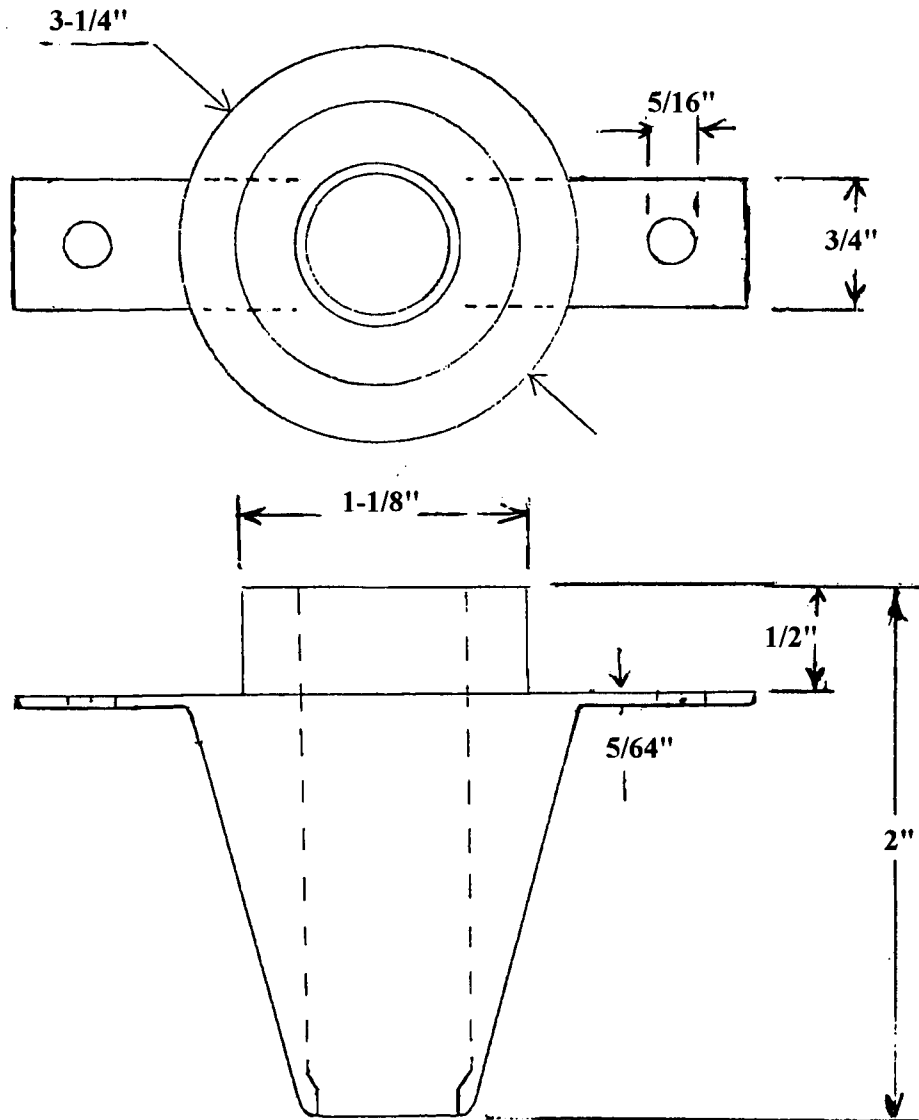

DIKE-O-SEAL, INC

ROUND POURING BASIN WITH TABS
(SPRUE DIA.: 1") (PART NO. 210207P)
(OPTION: 1 1/4" SPRUE DIA.)

26A