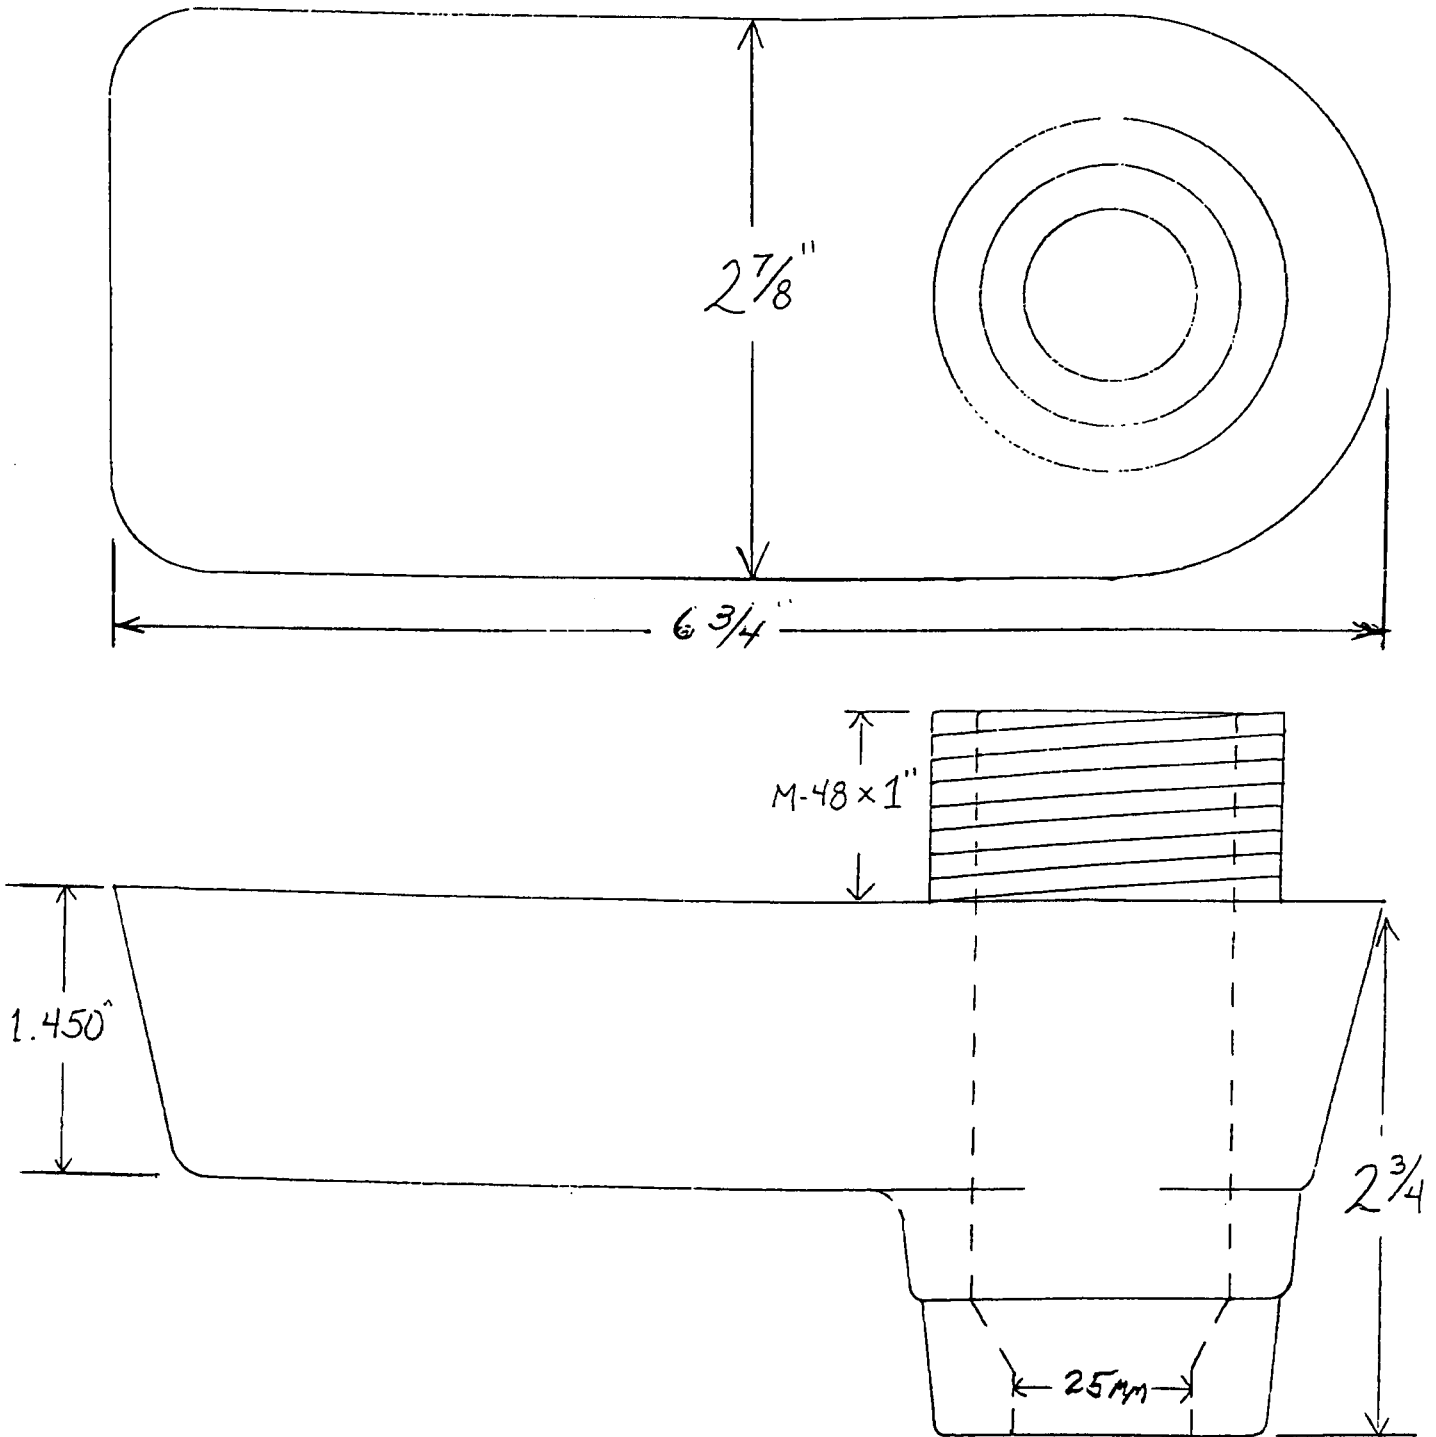

DIKE-O-SEAL, INC

MB LONG WELL BASIN
(SPRUE DIA. 25 MM. & 48MM THREAD)
(PART NO. 91725-120)